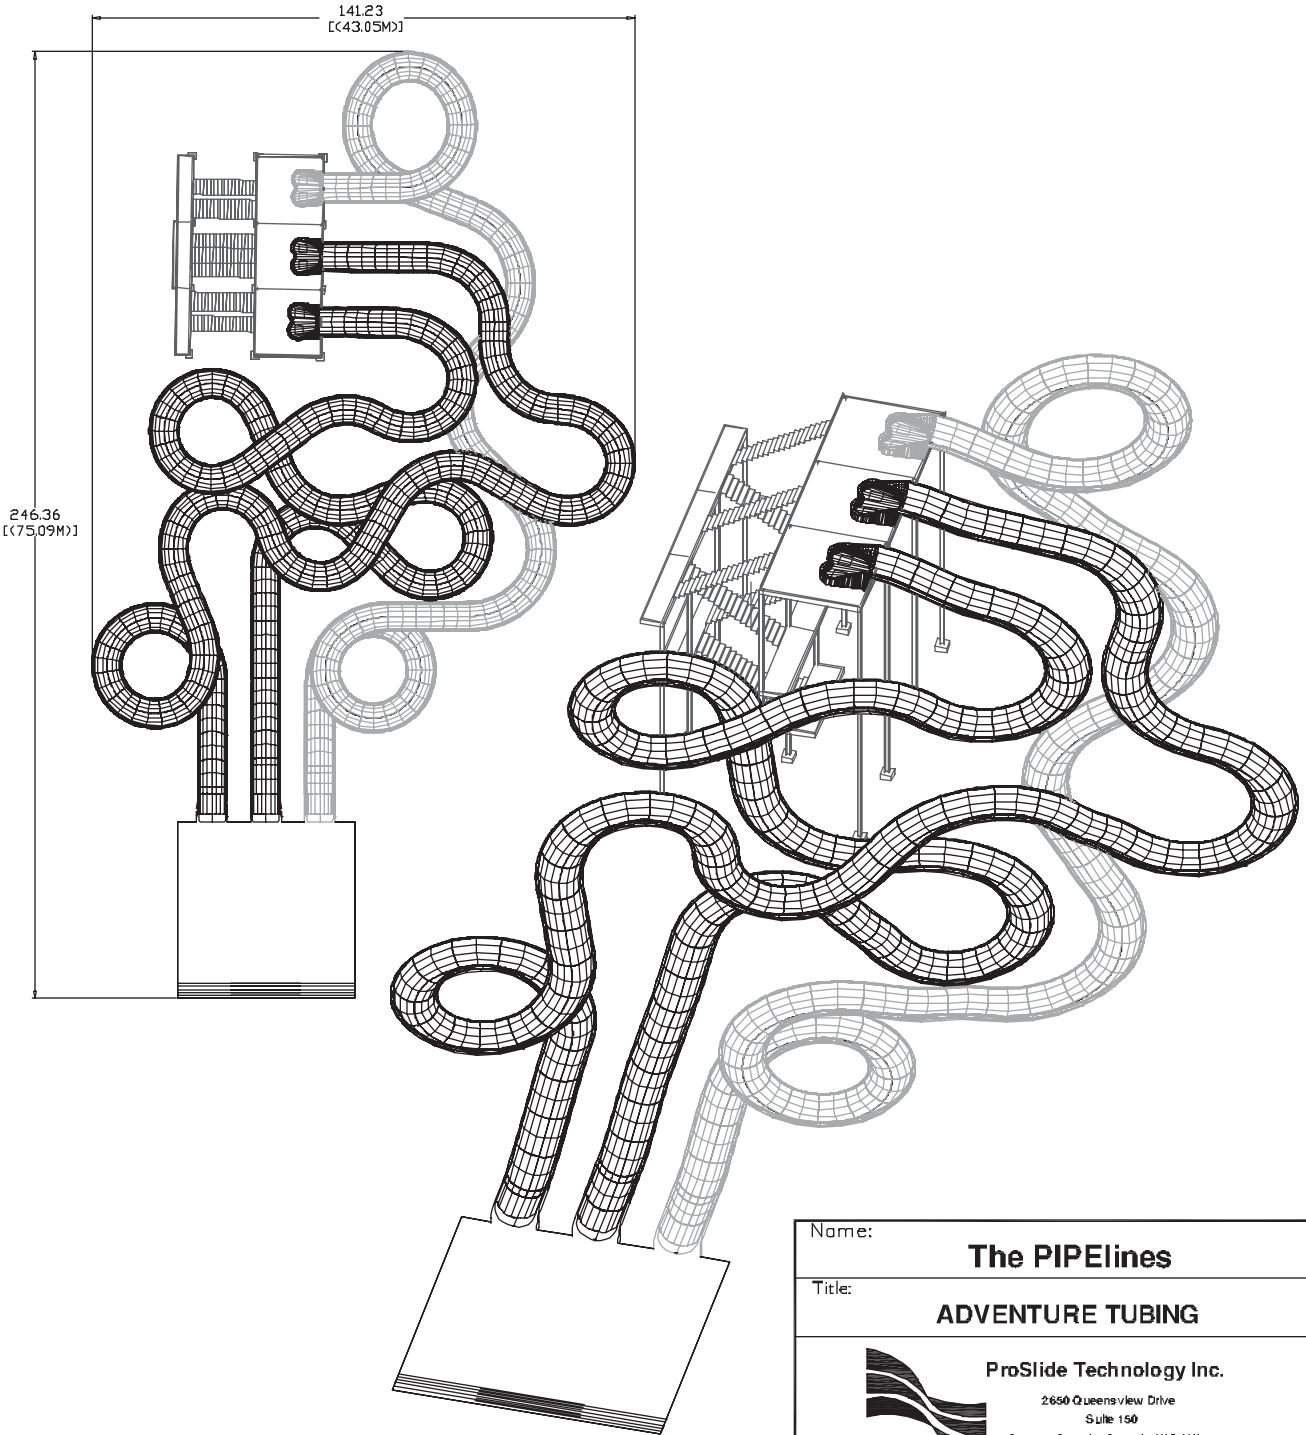

PROSLIDE
KIDZ™
TWISTERS™
PLUMMETS™
RAGERS™
PIPELINES™
ROCKETS™
MAMMOTHS™
BOWLS™
TORNADOS™

The PIPELINES™

ADVENTURE TUBING TECHNOLOGY™
from ProSlide Technology

Name:	The PIPELINES
Title:	ADVENTURE TUBING
ProSlide Technology Inc. 2650 Queensview Drive Suite 150 Ottawa, Ontario, Canada, K2B 6H6 Tel: (613) 526-6522 Fax: (613) 526-6872	

CONFIDENTIAL