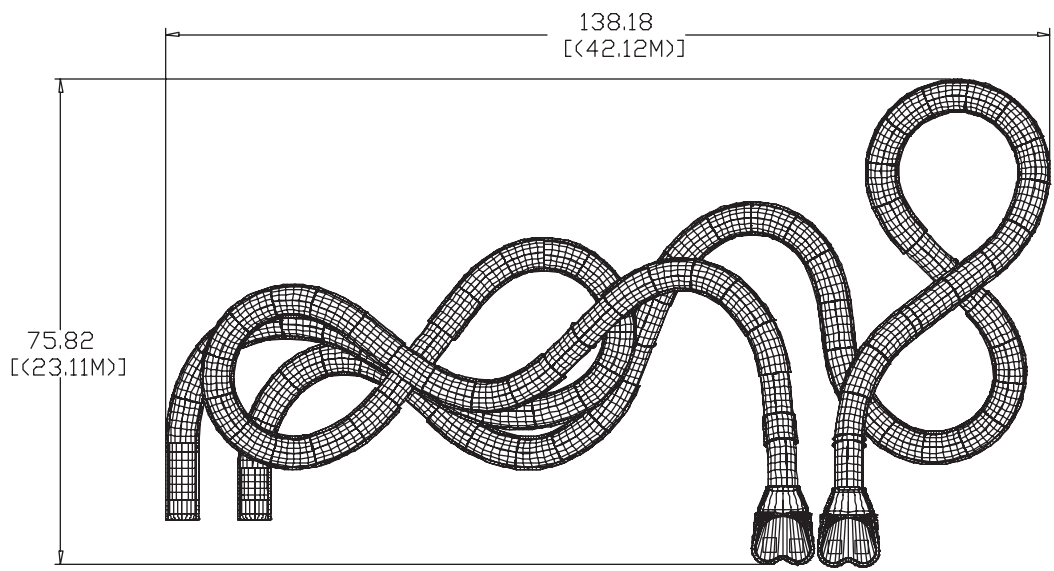

The ProSlide
TWISTERS
PLUMMETS
RAGERS
PIPELINES
ROCKETS
MAMMOTS
BOWLS
TORNADES

The PIPELINES™

ADVENTURE TUBING TECHNOLOGY™
from ProSlide Technology

Name:	The PIPELINES
Title:	ADVENTURE TUBING
ProSlide Technology Inc. 2650 Queensview Drive Suite 150 Ottawa, Ontario, Canada, K2B 8H6 Tel: (613) 526-6522 Fax: (613) 526-6672	

CONFIDENTIAL