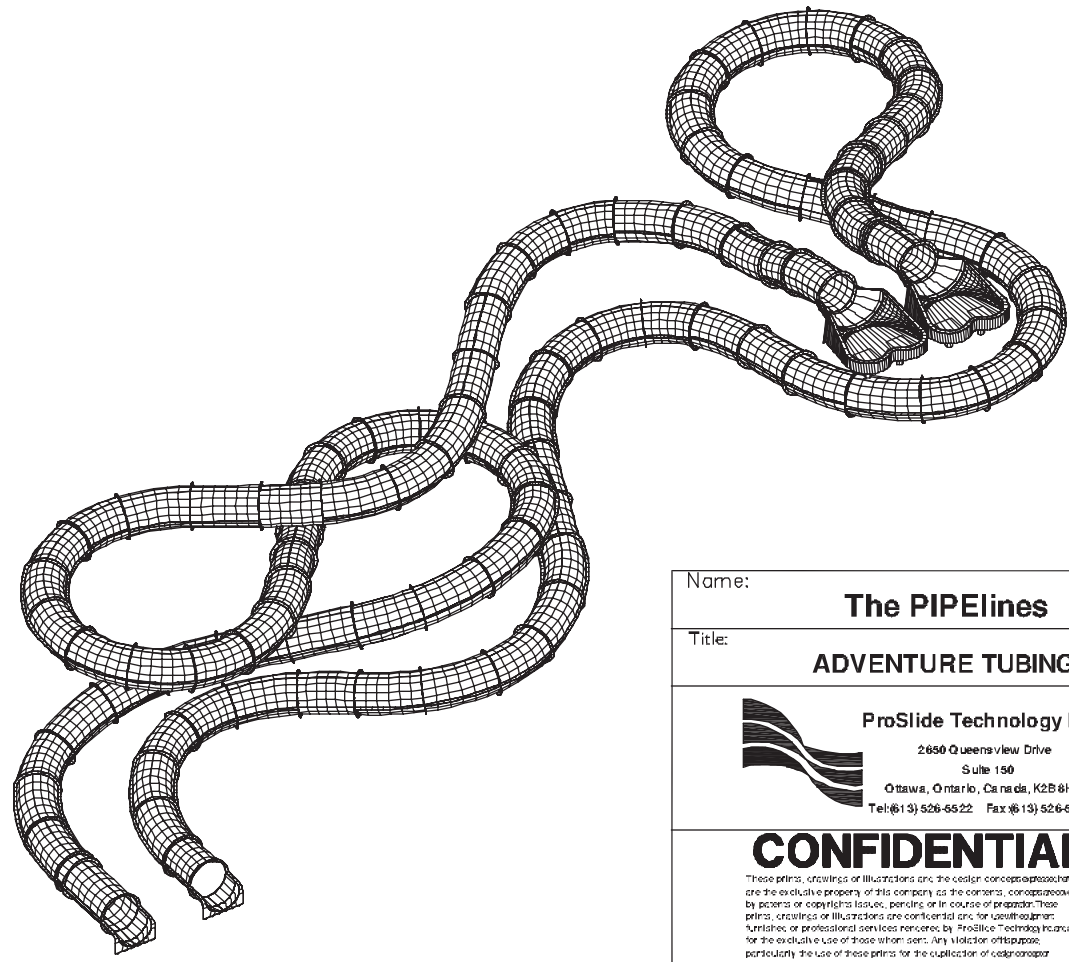

The ProSlide
TWISTERS
PLUMMETS
RAGERS
PIPELINES
ROCKETS
MAMMOTS
BOWLS
TORNADES

The PIPELINES™

ADVENTURE TUBING TECHNOLOGY™
from ProSlide Technology

Name:	The PIPELINES
Title:	ADVENTURE TUBING
ProSlide Technology Inc. 2650 Queensview Drive Suite 150 Ottawa, Ontario, Canada, K2B 8H6 Tel: (613) 526-6522 Fax: (613) 526-6672	

CONFIDENTIAL