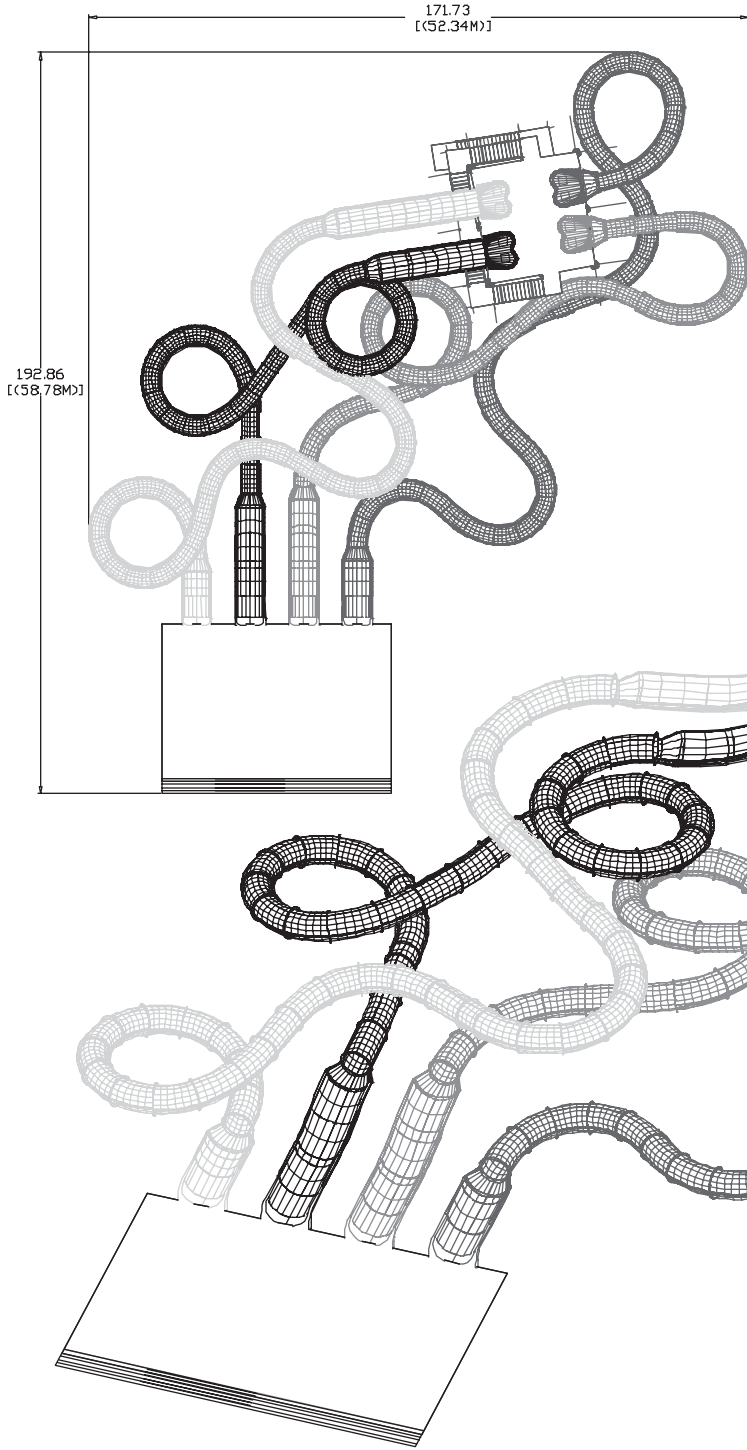

The PIPElines™

ADVENTURE TUBING TECHNOLOGY™
from ProSlide Technology

The ProSlide
TORNADOS · **BOWLS** · **MANMOTHS** · **ROCKETS** · **PIPELINES** · **RACERS** · **PLUMMETS** · **TWISTERS** · **KIDZ**