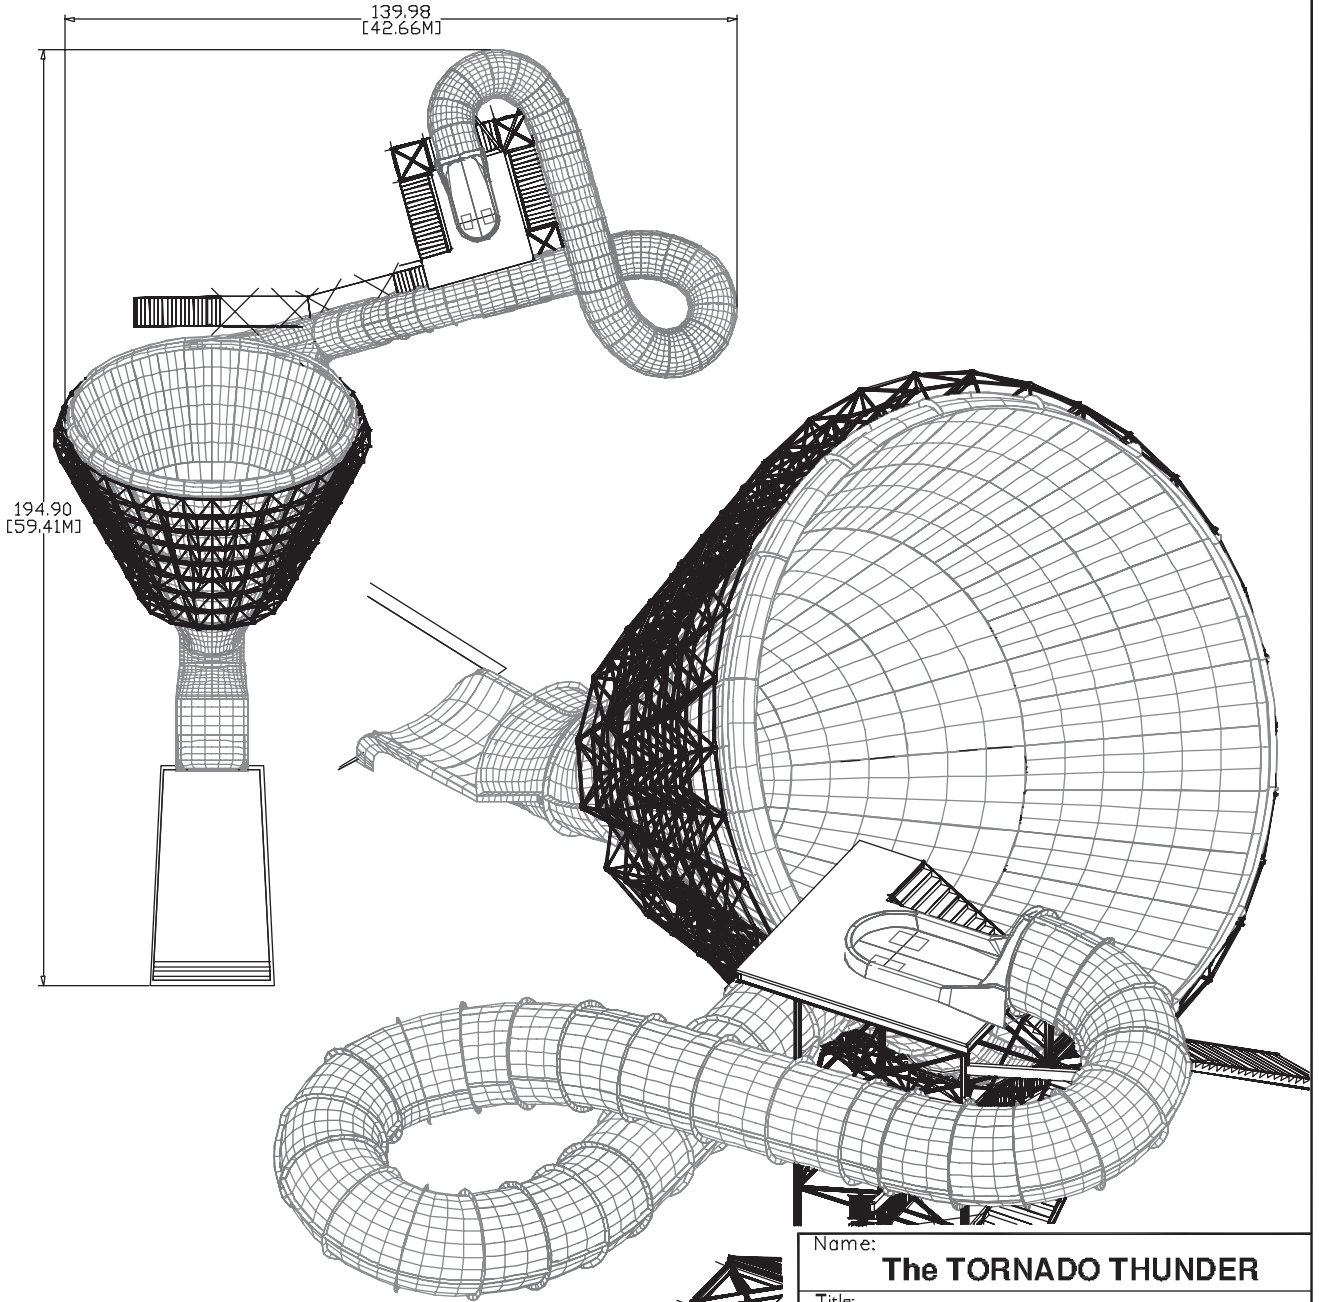

Name: **The TORNADO THUNDER**

Title: **EXTREME CLOVERLEAF TUBING**

ProSlide Technology Inc.

2650 Queensview Drive
Suite 150

Ottawa, Ontario, Canada, K2B 8H6
Tel: (613) 526-5522 Fax: (613) 526-5872

CONFIDENTIAL