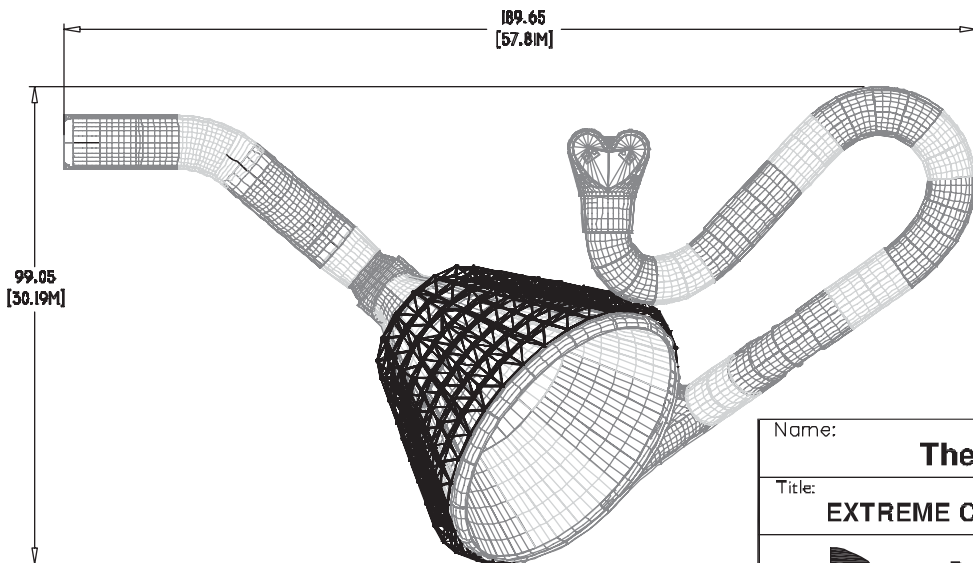

Name:

The TORNADO

Title:

EXTREME CLOVERLEAF TUBING

ProSlide Technology Inc.

2650 Queensview Drive
Suite 150

Ottawa, Ontario, Canada, K2B 8H6
Tel: (613) 526-5522 Fax: (613) 526-6872

CONFIDENTIAL

PROSLIDE TECHNOLOGY INC
TORNADOS
BOWLS
MAMMOTHS
ROCKETS
PIPELINES
RAGERS
PLUMMETS
TWISTERS
KIDZ