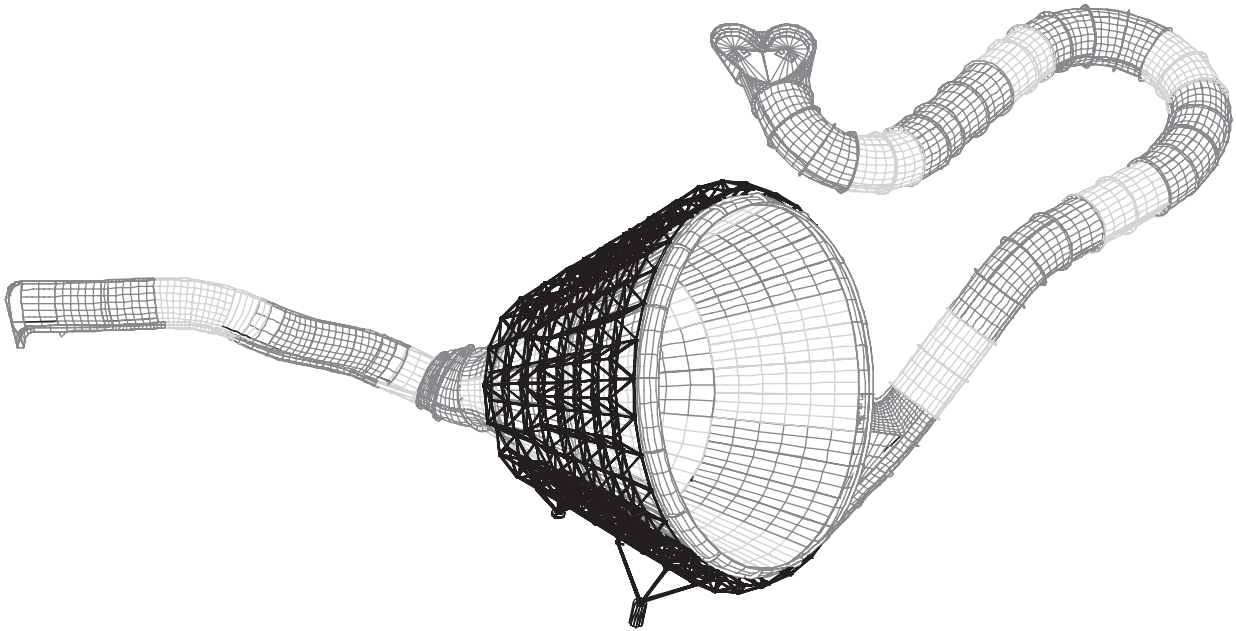

Name:

The TORNADO

Title:

EXTREME CLOVERLEAF TUBING

ProSlide Technology Inc.

2650 Queensview Drive
Suite 150

Ottawa, Ontario, Canada, K2B 8H6
Tel: (613) 526-5522 Fax: (613) 526-6872

CONFIDENTIAL

PROSLIDE TECHNOLOGY INC
TORNADOS
BOWLS
MAMMOTHS
ROCKETS
PIPELINES
RAGERS
PLUMMETS
TWISTERS
KIDZ