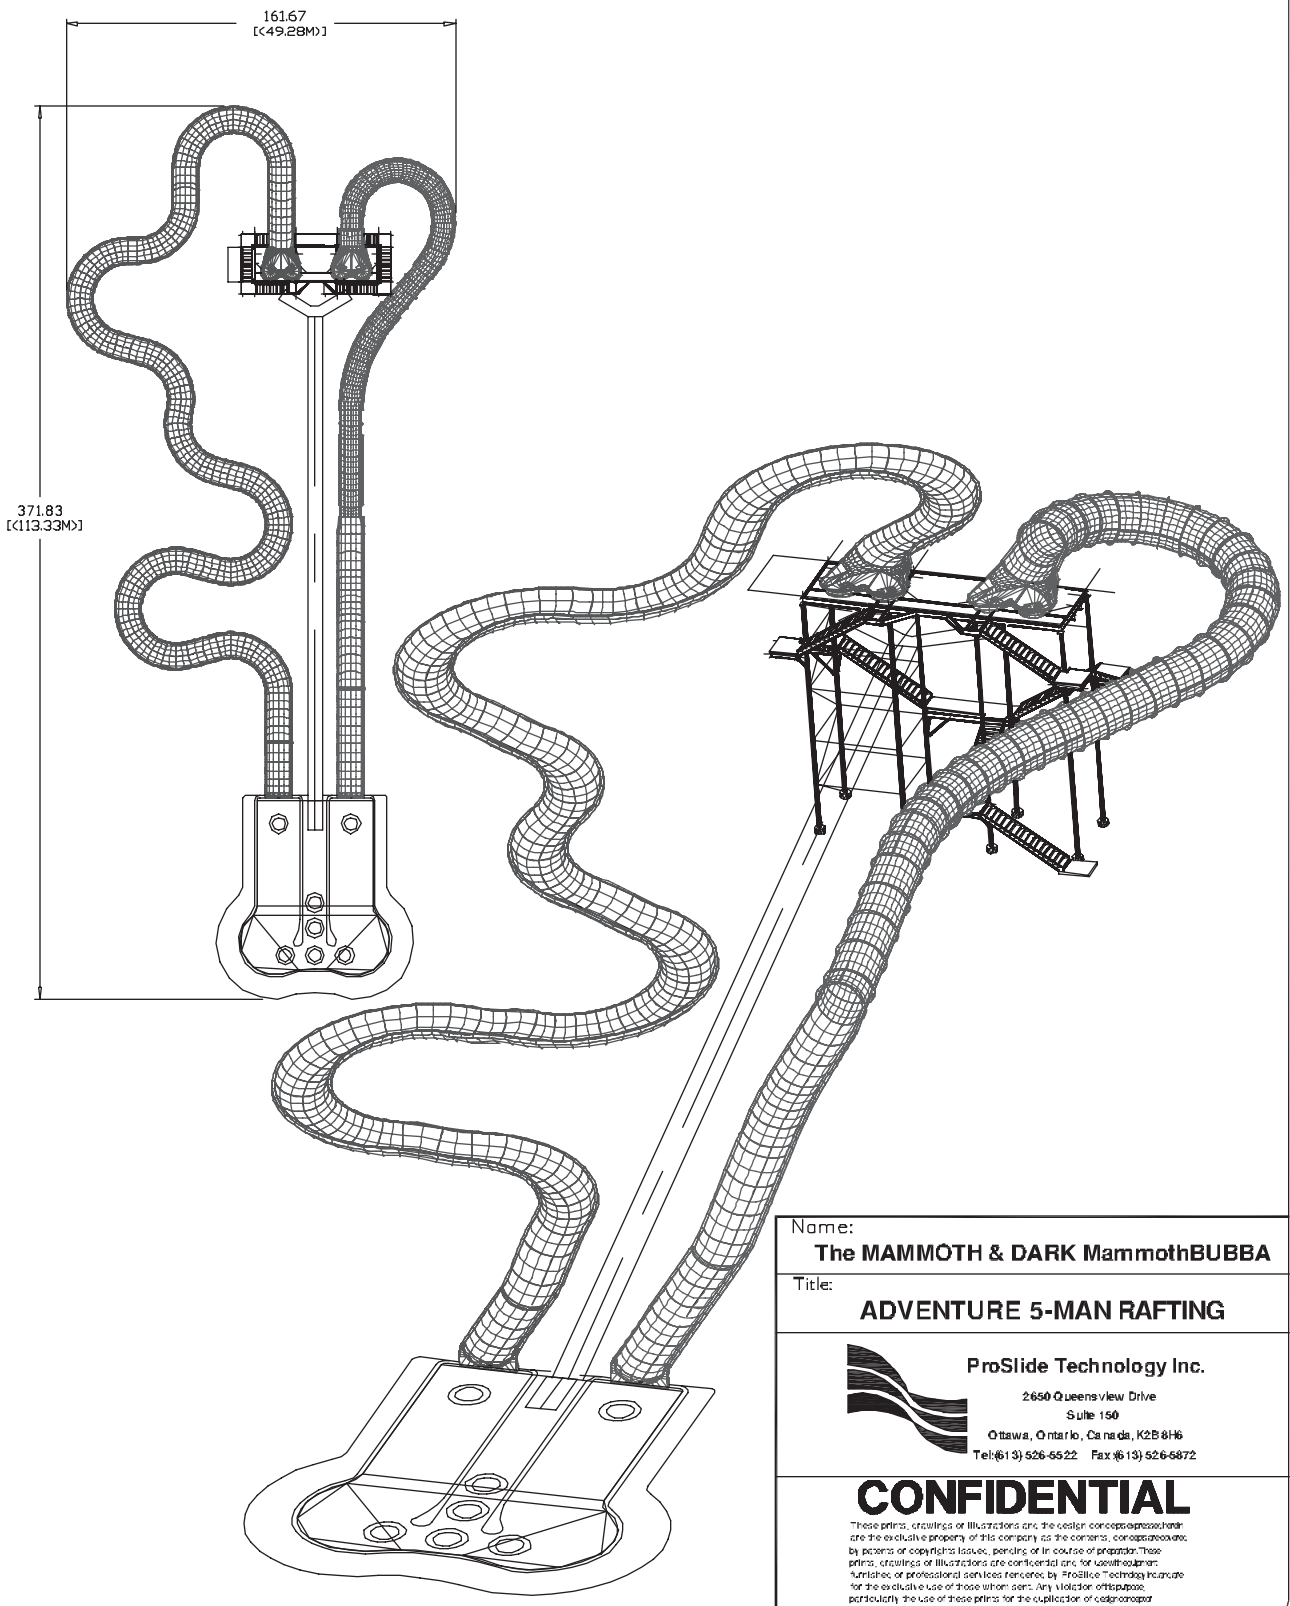

PROSLIDE
 MAMMOTH™ (MR10)
 DARK MAMMOTH BUBBA™ (PT108/MR10)
 ADVENTURE 5-Man RAFTING TECHNOLOGY™
 from ProSlide Technology

The MAMMOTH™ (MR10) DARK MAMMOTH BUBBA™ (PT108/MR10) ADVENTURE 5-Man RAFTING TECHNOLOGY™ from ProSlide Technology

Name: **The MAMMOTH & DARK MammothBUBBA**

Title: **ADVENTURE 5-MAN RAFTING**

ProSlide Technology Inc.
 2650 Queensview Drive
 Suite 150
 Ottawa, Ontario, Canada, K2B 6H6
 Tel: (613) 526-6522 Fax: (613) 526-6872