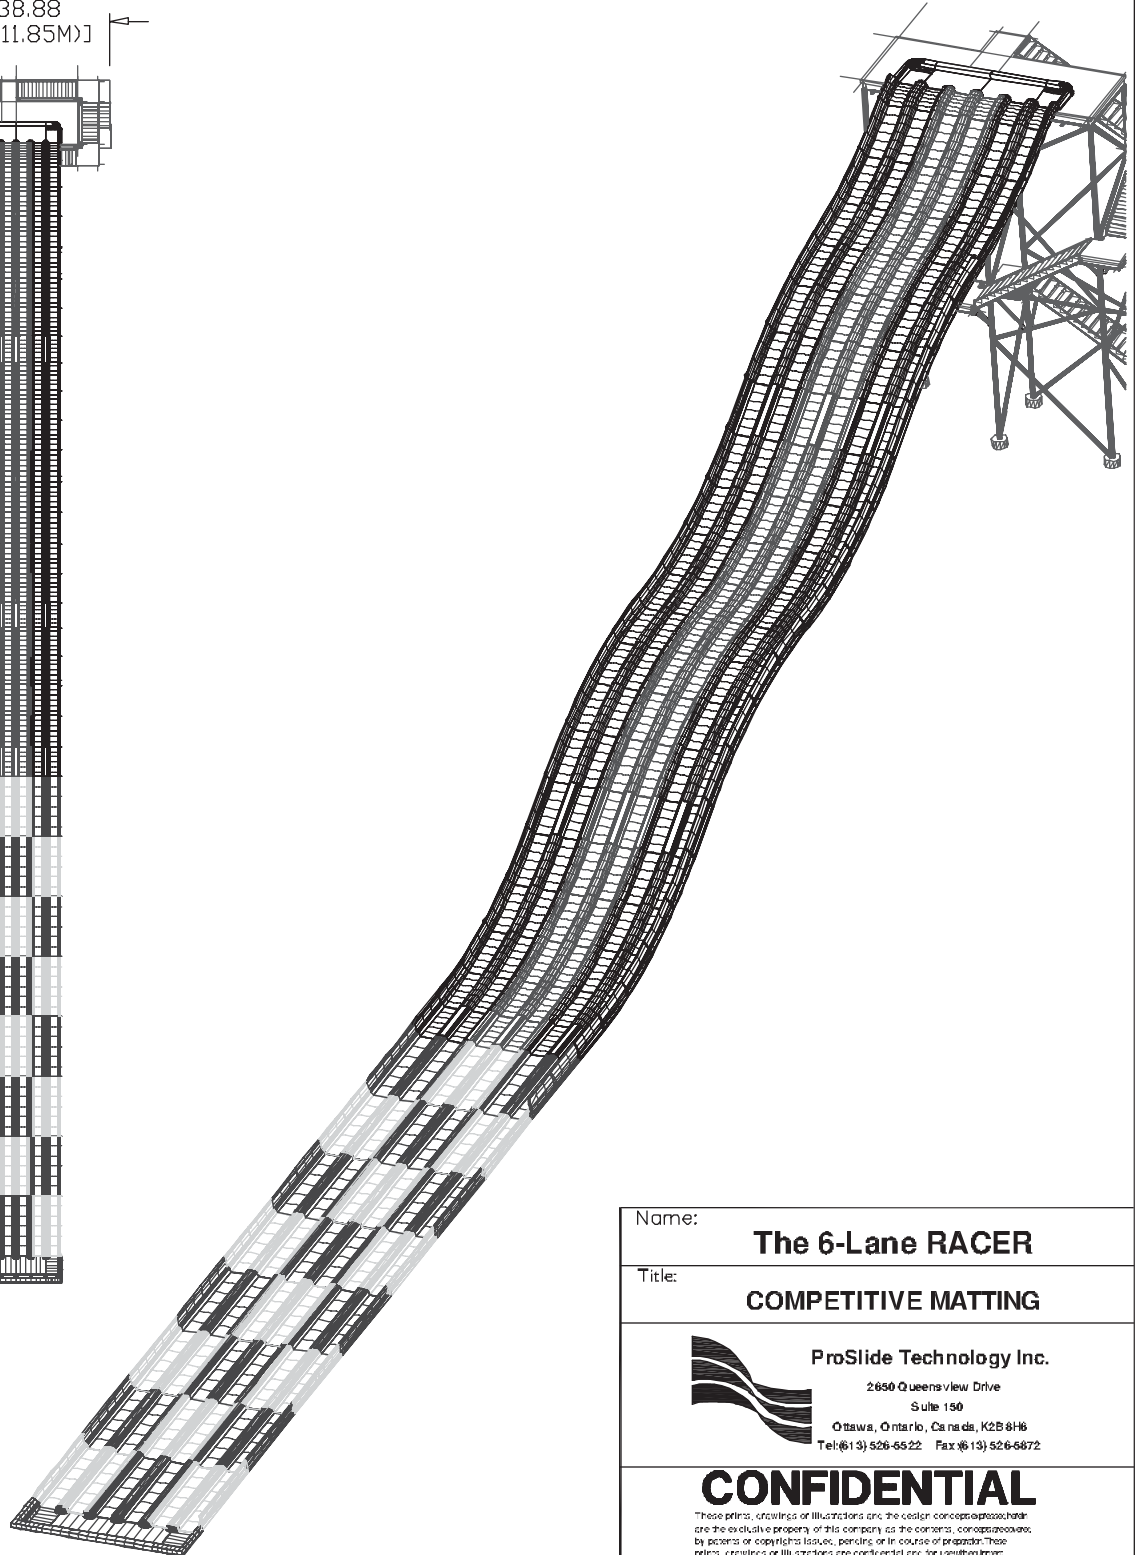

The 6-Lane RACER™

COMPETITIVE MATTING TECHNOLOGY™
from ProSlide Technology

PROSLIDE
TORNADOS- BOWLS- MAMMOTHS- ROCKETS- PIPELINES- RACERS- PLUMMETS- TWISTERS- KIDZ™