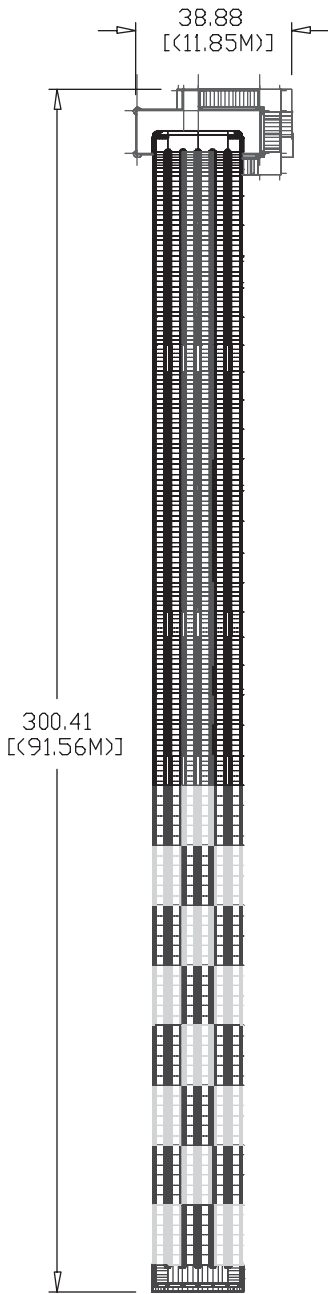

The 6-Lane RACER™

COMPETITIVE MATTING TECHNOLOGY™
from ProSlide Technology

PROSLIDE
TORNADOS- BOWLS- MAMMOTHS- ROCKETS- PIPELINES- RACERS- PLUMMETS- TWISTERS- KIDZ™